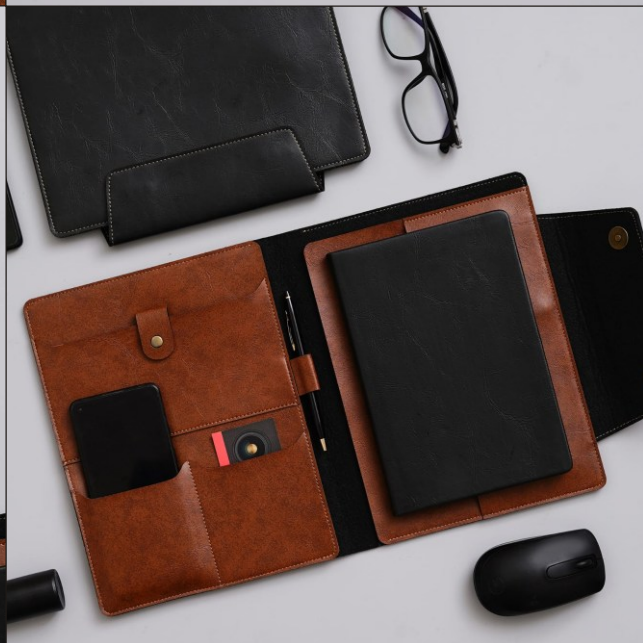

VS140

VS141

VS142

- Stationery Cube
- Slip Pad for notes
- Sticky notes
- Use as a pen stand
- Customised with your logo

VS143

- Stationery 3 Fold Set
- Notepad, slip pad, sticky notes
- Wooden scale, pencil, sharpener
- Pen, Eraser
- Customised with your logo