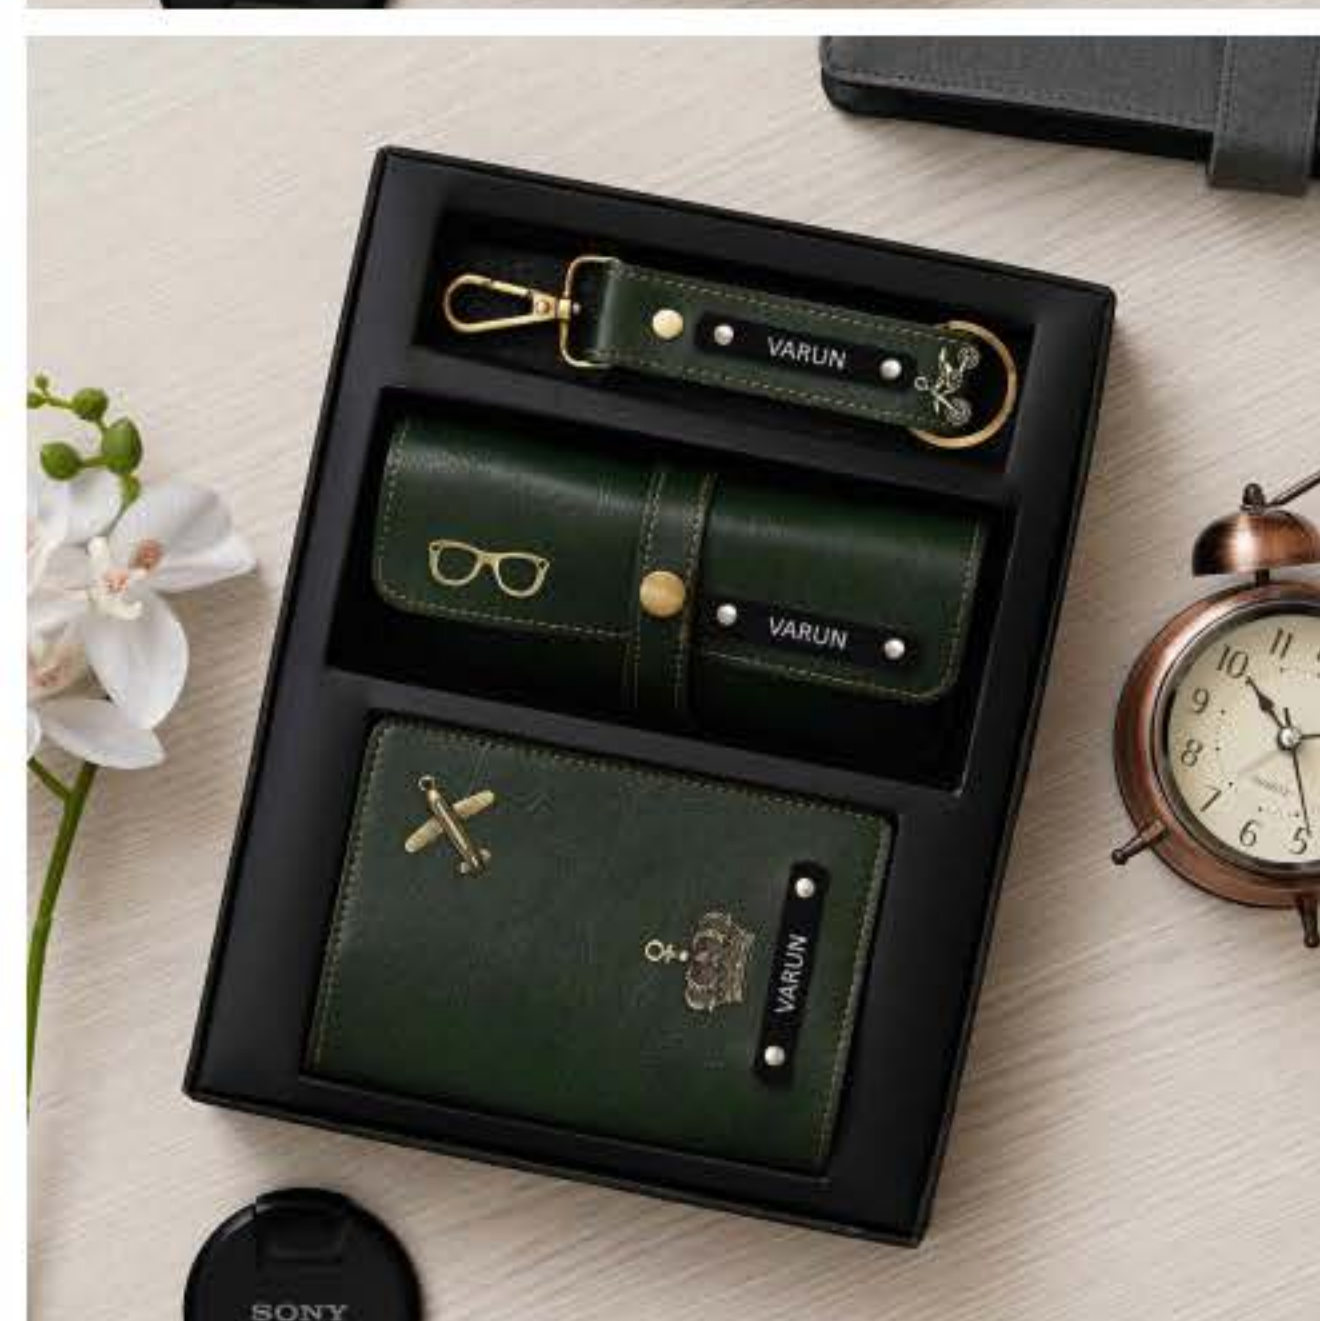

All 9 colors available

Pen Stand

Office Folder

Tablet Folder

Laptop Sleeve

Desk Tray

Men's 4 Piece Combo

Couple Wallet

3 Piece Combo

Long Passport & Keychain

Passport & Luggage Tag

Passport 3 Piece Combo

Women 4 Piece Combo

Long passport & Luggage Tag

Long Passport, Luggage Tag & Keychain

Long Passport & 2 Luggage Tag